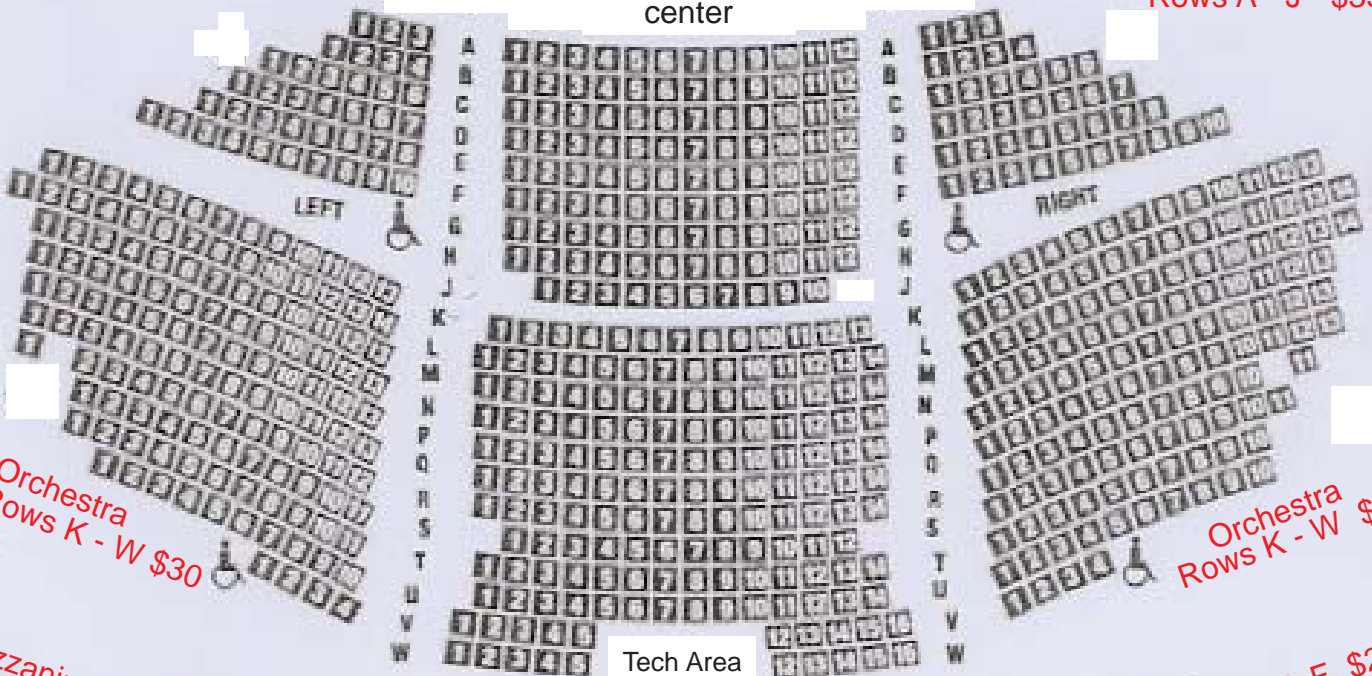

Pabst Theater Seating Chart

Orchestra
Rows A - J \$35

Orchestra

Orchestra
Rows A - J \$35

center

Orchestra
Rows K - W \$30

Orchestra
Rows K - W \$30

Tech Area

Mezzanine Circle
Rows A - F \$25

Mezzanine Circle-Rows A-F \$25

Mezzanine Circle

Mezzanine
Rows G - M \$20

Mezzanine
Rows G-M \$20

Mezzanine

Gallery

Gallery
Rows A - K \$10

Gallery
Rows A - K \$10

Gallery