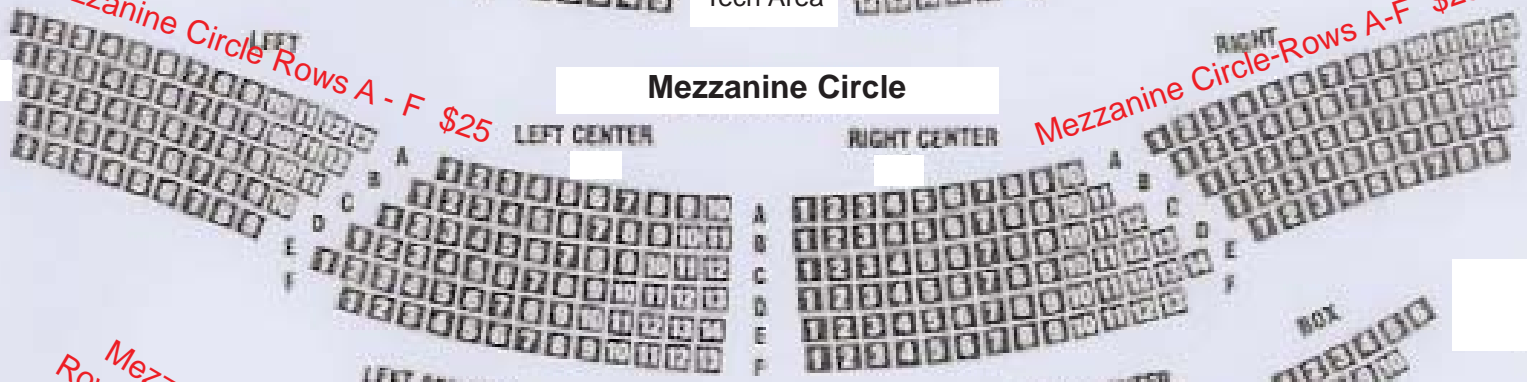

Pabst Theater Seating Chart

Orchestra
Rows A - J \$35

Orchestra

Orchestra
Rows A - J \$35

center

Orchestra
Rows K - W \$30

Orchestra
Rows K - W \$30

Tech Area

Mezzanine Circle
Rows A - F \$25

Mezzanine Circle-Rows A-F \$25

Mezzanine Circle

Mezzanine
Rows G - M \$20

Mezzanine
Rows G-M \$20

Mezzanine

Gallery

Gallery
Rows A - K \$10

Gallery
Rows A - K \$10

Gallery